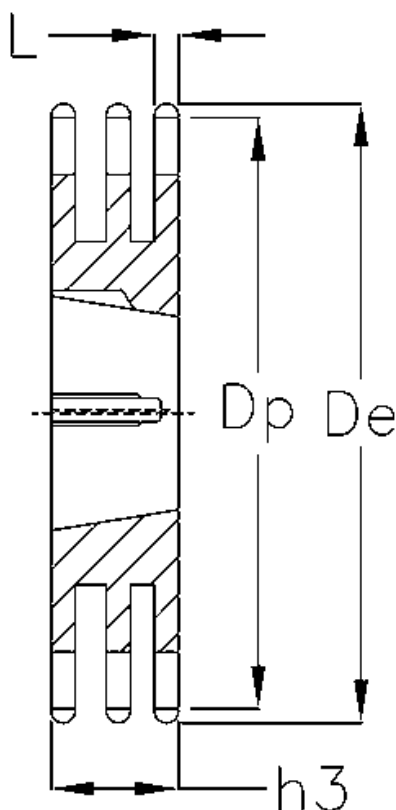

Article number: 616033007025

Description: Taperbored sprocket 12 B-3 Z=25 triplex
for bushing 2517

Measures

Bush = 2517
C = 2
Chain = -
Chain size = 3/4" x 7/16"
De = 160
Dp = 152
H = 49.8
h3 = 49.8

Material = Stål
Number of teeth = 25